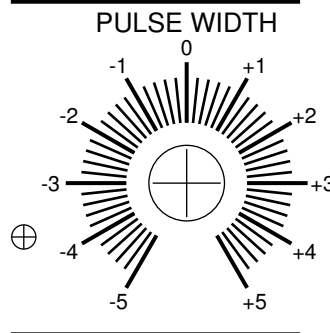

VC OSCILLATOR

LIN FM

EXP FM

1 V/OCT

1 V/OCT

SINEWAVE

TRIANGLE

SAWTOOTH