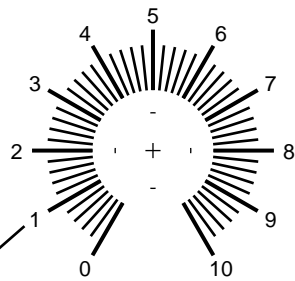

MINIMOOG FILTER
CUTOFF FREQUENCY

CONTROL LEVEL #1

CONTROL #1

1V/OCT

EMPHASIS

CONTROL #2

- + -
- + -
- + -

INPUT LEVEL #1

INPUT #1

INPUT LEVEL #2

INPUT #2

OUTPUT

- + -
- + -
- + -

Yusynth