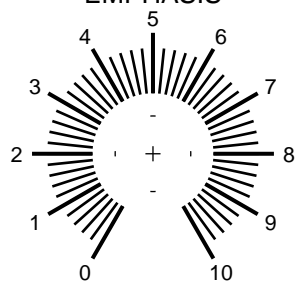

MINIMOOG FILTER
CUTOFF FREQUENCY

CONTROL LEVEL #1

CONTROL #1

1V/OCT

EMPHASIS

CONTROL #2

- + -
- + -
- + -

INPUT LEVEL #1

INPUT #1

INPUT LEVEL #2

INPUT #2

OUTPUT

- + -
- + -
- + -

Yusynth