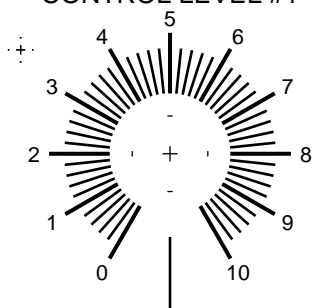

MINIMOOG FILTER
CUTOFF FREQUENCY

CONTROL LEVEL #1

CONTROL #1

1V/OCT

EMPHASIS

CONTROL #2

- + -
- + -
- + -

INPUT LEVEL #1

INPUT #1

INPUT LEVEL #2

INPUT #2

OUTPUT

- + -
- + -
- + -

Yusynth