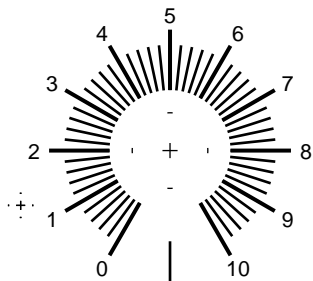

MINIMOOG FILTER
CUTOFF FREQUENCY

CONTROL LEVEL #1

CONTROL #1

1V/OCT

EMPHASIS

CONTROL #2

- + -
- + -
- + -

INPUT LEVEL #1

INPUT #1

INPUT LEVEL #2

INPUT #2

OUTPUT

- + -
- + -
- + -

Yusynth