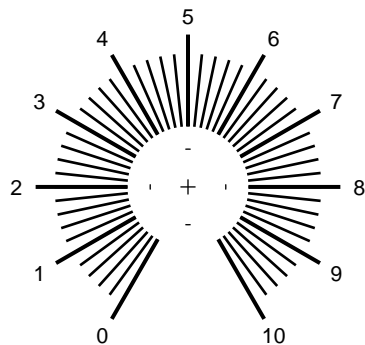

MINIMOOG FILTER
CUTOFF FREQUENCY

CONTROL LEVEL #1

CONTROL #1

1V/OCT

EMPHASIS

CONTROL #2

- + -
- + -
- + -

INPUT LEVEL #1

INPUT #1

INPUT LEVEL #2

INPUT #2

OUTPUT

- + -
- + -
- + -

Yusynth