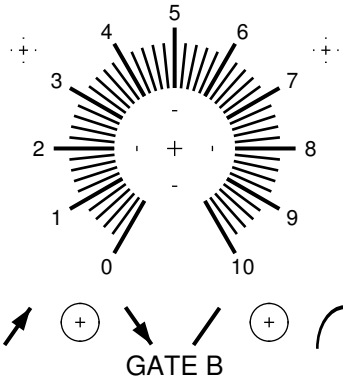

DUAL GATED SLEW
SLEW RATE

-	-
+	+
-	-
INPUT A	OUTPUT A
-	-
+	+
-	-

SLEW RATE

-	-
+	+
-	-
INPUT B	OUTPUT B
-	-
+	+
-	-

Yusynth