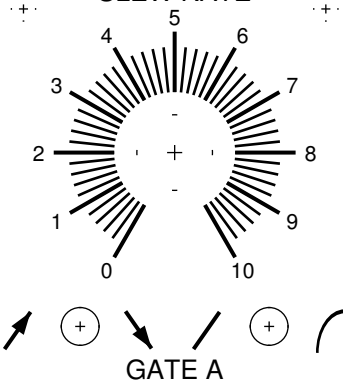

DUAL GATED SLEW
SLEW RATE

-	-
+	+
-	-
INPUT A	OUTPUT A
-	-
+	+
-	-

SLEW RATE

-	-
+	+
-	-
INPUT B	OUTPUT B
-	-
+	+
-	-

Yusynth